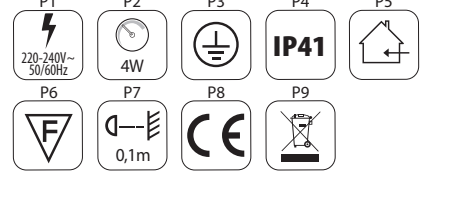

ENTER LED SINGLE

ENTER LED DOUBLE

- GB
- FR
- ES
- IT
- DK
- NL
- SE
- SI
- NO
- PL
- CZ
- SK
- HU
- RO/MD
- GR
- MK
- SI
- RS/HR
- BG
- RU/BY
- UA
- LV
- LT
- EE

www.kanlux.com

2024-01

DE
VERWENDUNG / ANWENDUNG
Spezialprodukt - für professionelle Verwendung.
MONTAGE
Technische Änderungen vorbehalten. Lesen Sie vor der Montage die Anleitung. Die Montage sollte von einer Person durchgeführt werden, welche die erforderliche Qualifikation besitzt. Alle Tätigkeiten sind nur bei getrennter Stromversorgung durchzuführen. Nach der Installation des Produkts muss die Batterie formatiert, geladen und entladen werden. Wiederholen Sie diesen Vorgang 3-mal.
FUNKTIONALE EIGENSCHAFTEN
Produkt für den Innenbereich. Operieren Sie das Produkt im Netz- und Notstrombetrieb möglich. Das Produkt verfügt über eine elektronische Sicherung vor einer Entladung des Akkus.
ANWENDUNGSSYMBOLS / VERWENDETE
Die Wartung bei abgeschalterter Energieversorgung durchführen. Nur mit weichen und trockenen Stoffen säubern. Keine chemischen Reinigungsmittel verwenden. Das Produkt nicht bedecken. Produkt mit nicht austauschbarer Leuchtquelle des Typs