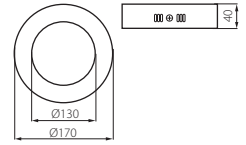

CARSA LED SMD

CARSA LED SMD 13W-NW

CARSA LED SMD 18W-NW

- ▶ casing: aluminum alloy / diffuser: plastic (PMMA)
- ▶ Gehäuse: Aluminium Druckguss / Abdeckung: Kunststoff (PMMA)

Kanlux							
CARSA LED SMD 13W-NW	22270	cream-coloured / cremefarben	13	830	1/-/30	490	
CARSA LED SMD 18W-NW	22271	cream-coloured / cremefarben	18	1310	1/-/20	610	