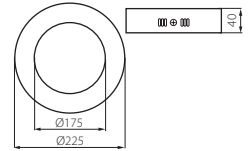

CARSA LED SMD

CARSA LED SMD 13W-NW

CARSA LED SMD 18W-NW

- ▶ casing: aluminum alloy / diffuser: plastic (PMMA)
- ▶ Gehäuse: Aluminium Druckguss / Abdeckung: Kunststoff (PMMA)

Kanlux							
CARSA LED SMD 13W-NW	22270	cream-coloured / cremefarben	13	830	1/-/30	490	
CARSA LED SMD 18W-NW	22271	cream-coloured / cremefarben	18	1310	1/-/20	610	